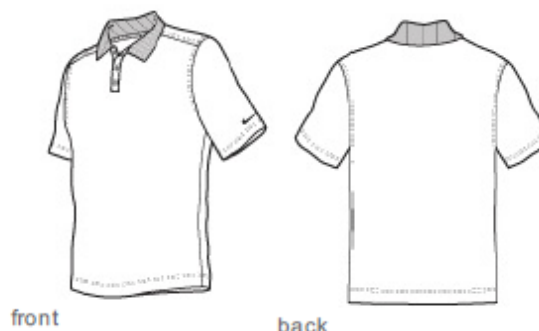

GWC POLO SHIRTS: COLORS & SIZES

SELECT A SIZE

Men's Nike Golf Dri-FIT Micro Pique Polo

	Small	Medium	Large
Chest	35-37.5"	37.5-41"	41-44"

	XL	XXL	XXXL
Chest	44-48.5"	48.5-53.5"	53.5-58"

Women's Nike Golf Dri-FIT Micro Pique Polo

	Small	Medium	Large
Size	4/6	8/10	12/14
Bust	32.5-35.5"	35.5-38"	38-41"

	XL	XXL
Size	16/18	20
Bust	41-44.5"	44.5-48.5"

SELECT A COLOR

Anthracite Gray

Black

Sapphire Blue

White

If you have any questions, contact Matt Van Stone at x6209 or mvanstone@gwcwarranty.com.